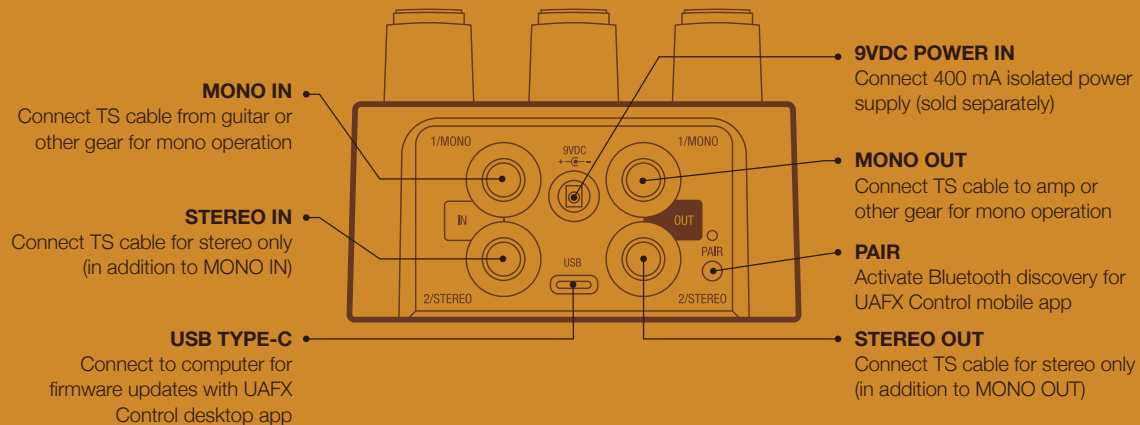

WOODROW
'55 Instrument Amplifier

WOODROW

'55 Instrument Amplifier

Power Supply Isolated 9VDC, center-negative, 400 mA minimum, 2.1x5.5 mm barrel connector (sold separately)

Get More UAFX Control app, bonus speaker cabinets, artist presets, and full manuals at uaudio.com/uafx/start