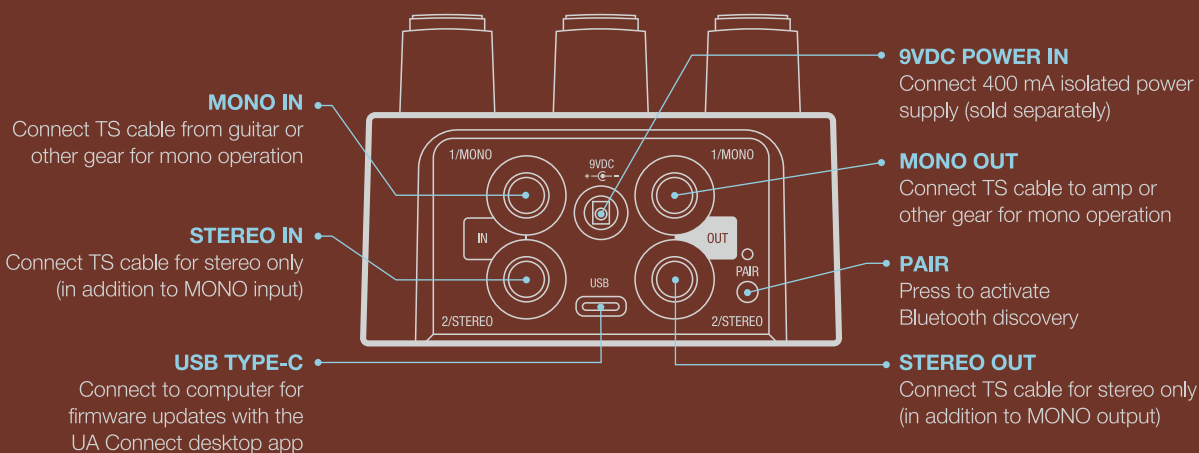

# Del=Verb

AMBIENCE COMPANION

\*Get more voicings and tap tempo with the UAFX Control mobile app

**Power Supply** Isolated 9VDC, center-negative, 400 mA minimum, 2.1x5.5 mm barrel connector (sold separately)