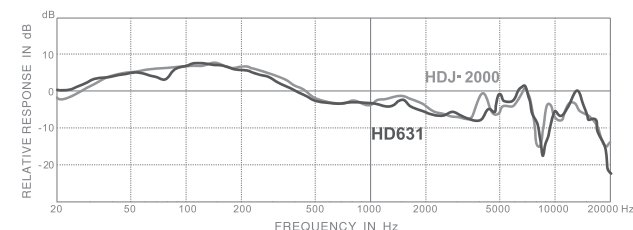

The HD631 features an exceptionally rich low-mid response, ideal for delivering a powerful musical beat. The HD631B has excellent balance in treble, middle and low frequencies while also giving a powerful bass punch. Both headphones deliver exceptional clarity and musical detail. With its high ambient noise isolation ear pad design, the HD631 series headphones can easily help you to cue up the next song even in a noisy environment. The swivel mechanism of the ear cups can turn 180 degrees for more convenient single-ear, on-shoulder, and various other monitoring styles. Comfortable caliper pressure and an ingenious auto-adjustable headband construction will ensure a perfect fit over the shape of the head, maintaining comfort even in long sessions. The HD631 series comes equipped with a detachable 3m (9.8ft.) coiled cable for use with your personal sound source or for professional monitoring applications.

The HD631 series is a truly great value and should be your first choice in a DJ headphone.

兩種音色的設計，滿足你對聲音的不同品味

Two sound profiles to suit your taste

HD631有力度的節奏以及優化飽滿的中低頻段豐富的中低頻，展現音樂的能量以及清晰重現舞曲的節奏

Exceptionally rich low-mid response gives a powerful rhythm presence.