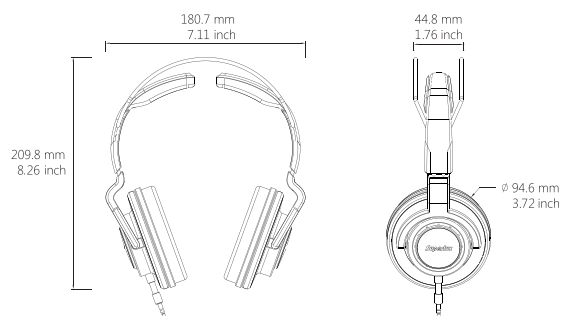

HD631 Series

HD 631系列 - DJ 監聽耳機
DJ Headphones

Superlux HD631系列是高品质DJ用耳機，在抓取舞曲節拍的同時，細微的音色變化也能同時呈現。51mm大振膜的驅動單元含有高磁通量的鈹鐵以獲得極佳的平衡音色並呈現低音的力度。HD631系列的耳機能清晰地呈現舞曲音樂的節拍，充份滿足專業DJ人士所需要的性能。HD631系列具有兩種音色，其中HD631能呈現很有力度的節奏以及優化飽滿的中低頻段；而HD631B表現出有力度的低頻及高、中、低三頻段的均衡音色。這兩支耳機不僅各俱特色，而且都能傳送極佳的清晰度及細節。

HD631系列耳機具備正統DJ用耳機的高隔離噪音耳罩設計，縱使在音量很大的舞廳或是俱樂部，也能清楚找出節拍並換到下一首舞曲。可旋轉的耳罩設計，讓你輕鬆轉至單耳監聽。適當的頭弓壓力及精心設計的自動調整的頭墊結構，縱使在長時間使用下，仍可獲得極佳的舒適性。隨貨供應3米的耳機線，以滿足你個人享受音樂或監聽時的需求。

HD631系列，是你最高性價比的DJ耳機選擇。

Superlux 舒伯樂